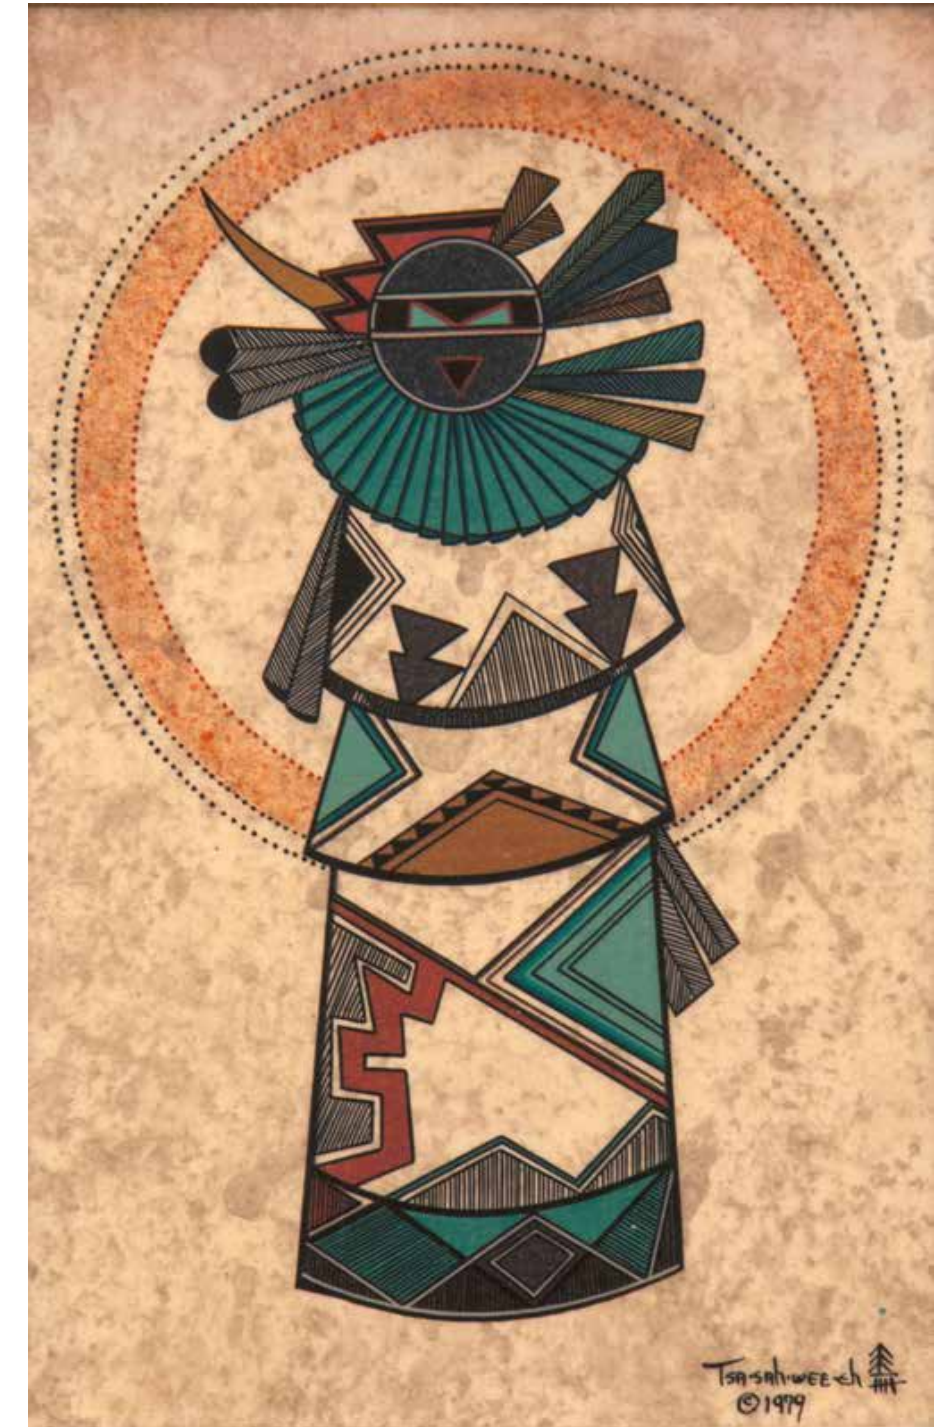

Helen Hardin
"Emergence of the Cloud Person"
9" X 6"
acrylic 1979
$10,000